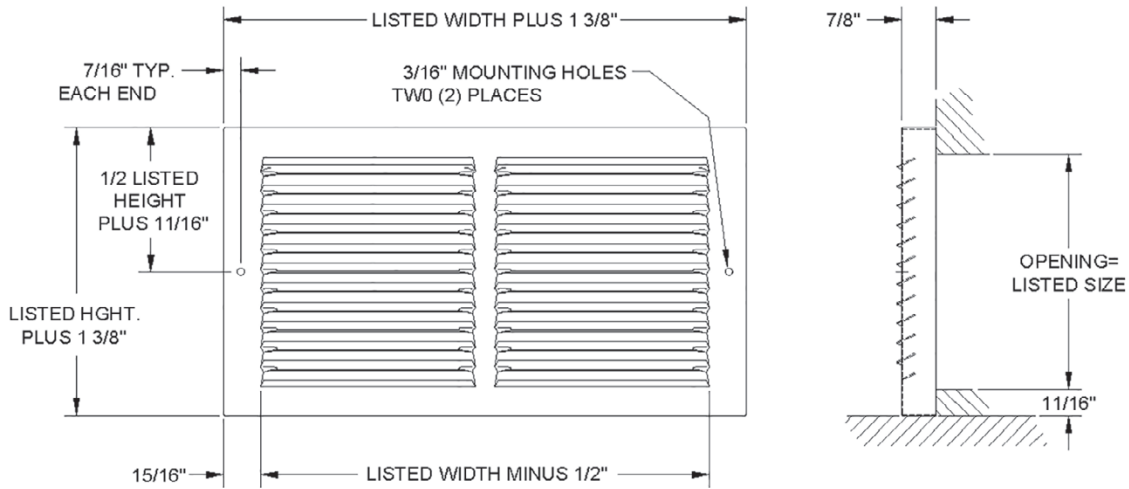

Dimensional Drawings

Performance Data, Series BG21

Unit Size (in.)	Overall Size (in.)	Face Velocity	300	400	500	600	700	800	900	1000
10 x 6 Ak .29	11-3/8 x 7-3/8	Cfm	87	116	145	174	203	232	261	290
		Pt	.013	.023	.037	.052	.072	.081	.090	.099
10 x 8 Ak .39	11-3/8 x 9-3/8	Cfm	117	156	195	234	273	312	351	390
		Pt	.012	.022	.035	.050	.068	.077	.086	.095
12 x 6 Ak .35	13-3/8 x 7-3/8	Cfm	105	140	175	210	245	280	315	350
		Pt	.013	.022	.035	.051	.070	.079	.088	.097
12 x 8 Ak .47	13-3/8 x 9-3/8	Cfm	141	188	235	282	329	376	423	470
		Pt	.012	.022	.034	.049	.066	.075	.084	.094
14 x 4 Ak.26	15-3/8 x 5-3/8	Cfm	78	104	130	156	182	208	234	260
		Pt	.014	.024	.038	.052	.073	.082	.091	.101
14 x 6 Ak.42	15-3/8 x 7-3/8	Cfm	126	168	210	252	294	336	378	420
		Pt	.012	.022	.035	.050	.068	.077	.086	.095
14 x 8 Ak.56	15-3/8 x 9-3/8	Cfm	168	224	280	336	392	448	504	560
		Pt	.012	.021	.033	.047	.065	.074	.083	.093
14 x 10 Ak .71	15-3/8 x 11-3/8	Cfm	213	284	355	426	497	568	639	710
		Pt	.011	.020	.032	.045	.062	.071	.080	.090