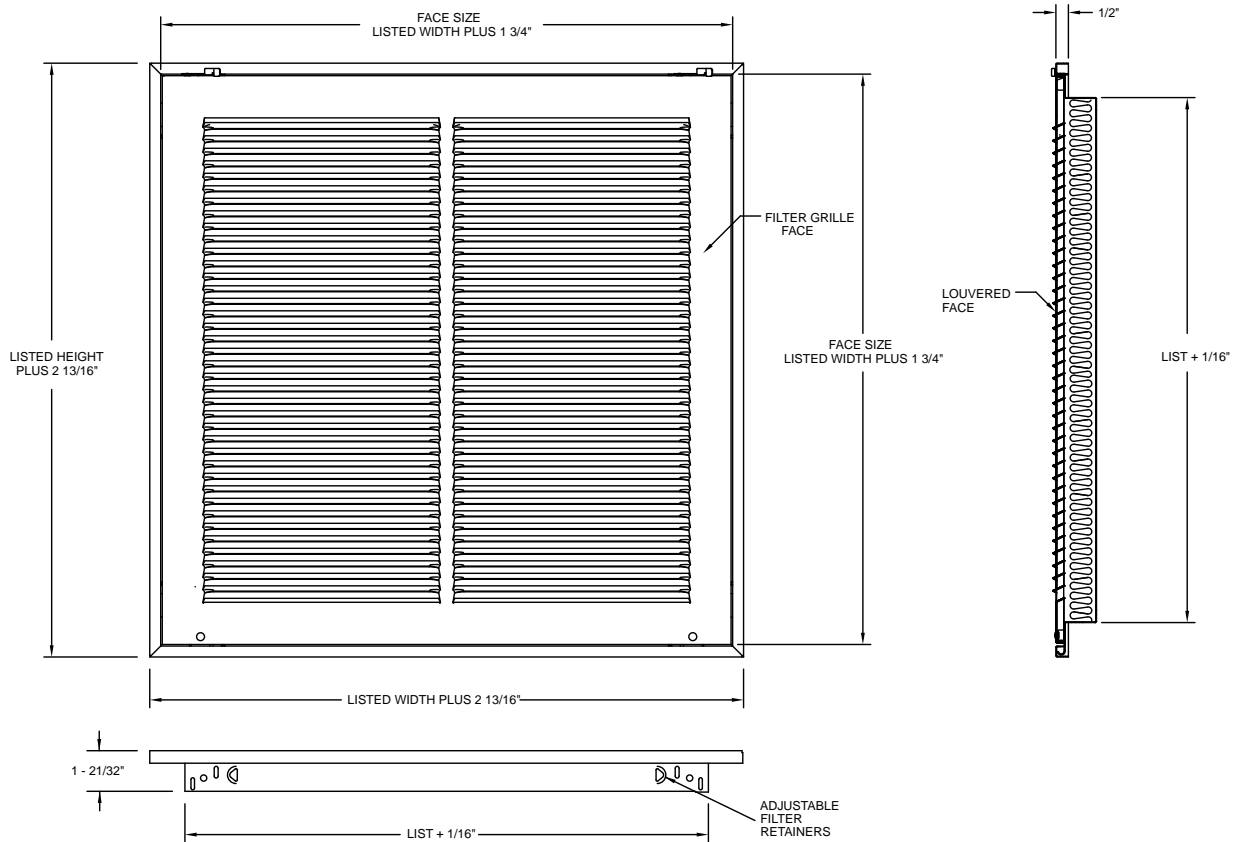

Series FG2/AFG2 Return Air Filter Grille

- Lanced, removable face
- 1/2" spaced fins
- Thumb latch for easy opening
- Uses 1" filter (not included)
- Steel construction (FG2)
- Aluminum construction (AFG2)
- White finish
- Made in the U.S.A.

Dimensional Drawings

Return Air Grilles & Filter Grilles

Performance Data, Series FG2/AFG2 (selective sizes illustrated)

Unit Size Ak factor	Overall Size	Face Velocity	300	400	500	600	700
12 x 12 Ak .738	14-13/16 x 14-13/16	Cfm	222	295	369	443	517
		Pt	.016	.029	.046	.066	.088
14 x 14 Ak 1.025	16-13/16 x 16-13/16	Cfm	308	410	513	615	718
		Pt	.014	.025	.038	.055	.076
16 x 16 Ak 1.360	18-13/16 18-13/16	Cfm	408	544	680	816	952
		Pt	.013	.023	.036	.053	.072
18 x 12 Ak 1.108	20-13/16 x 14-13/16	Cfm	332	443	554	665	775
		Pt	.014	.025	.038	.055	.076