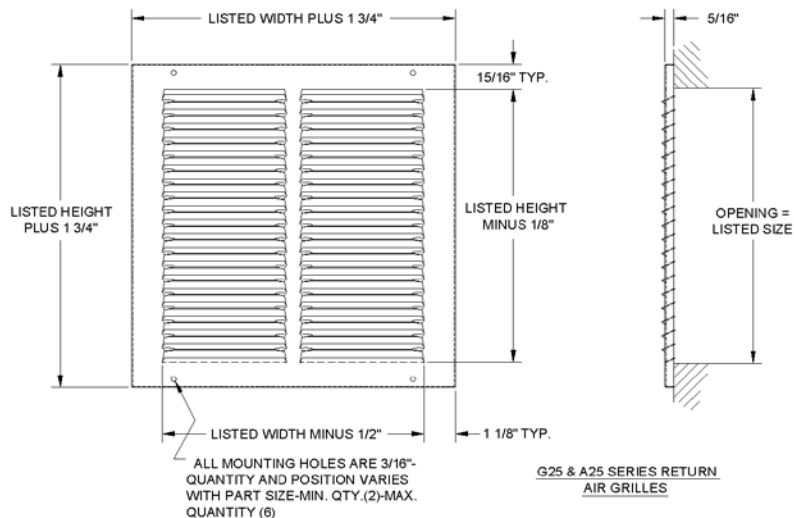

(G25 / A25 Series Air Grilles cont.)

Unit	Overall	Face Velocity	300	400	500	600	700
Size	Size						
24x10	25 3/4" x 11 3/4"	Cfm	385	514	642	770	899
Ak 1.284		Pt	.013	.023	.036	.053	.072
24x12	25 3/4" x 13 3/4"	Cfm	462	616	770	925	1079
Ak 1.541		Pt	.013	.023	.036	.052	.070
24x14	25 3/4" x 15 3/4"	Cfm	539	719	899	1079	1258
Ak 1.798		Pt	.012	.022	.034	.049	.063
24x24	25 3/4" x 25 3/4"	Cfm	925	1233	1541	1849	2157
Ak 3.082		Pt	.009	.016	.025	.037	.050
30x6	31 3/4" x 7 3/4"	Cfm	283	378	472	566	661
Ak .944		Pt	.015	.027	.043	.062	.084
30x8	31 3/4" x 9 3/4"	Cfm	378	504	629	755	881
Ak 1.259		Pt	.014	.024	.037	.054	.075
30x10	31 3/4" x 11 3/4"	Cfm	472	629	787	944	1102
Ak 1.574		Pt	.014	.023	.036	.052	.070
30x12	31 3/4" x 13 3/4"	Cfm	566	755	944	1133	1322
Ak 1.888		Pt	.012	.021	.033	.048	.062
30x14	31 3/4" x 15 3/4"	Cfm	661	881	1102	1322	1542
Ak 2.203		Pt	.011	.019	.031	.044	.059
30x18	31 3/4" x 19 3/4"	Cfm	850	1133	1416	1699	1983
Ak 2.832		Pt	.010	.017	.030	.039	.053
30x20	31 3/4" x 21 3/4"	Cfm	944	1259	1574	1888	2203
Ak 3.147		Pt	.009	.016	.025	.036	.050
30x24	31 3/4" x 25 3/4"	Cfm	1133	1511	1888	2266	2644
Ak 3.777		Pt	.008	.015	.023	.032	.044

Always specify width by height