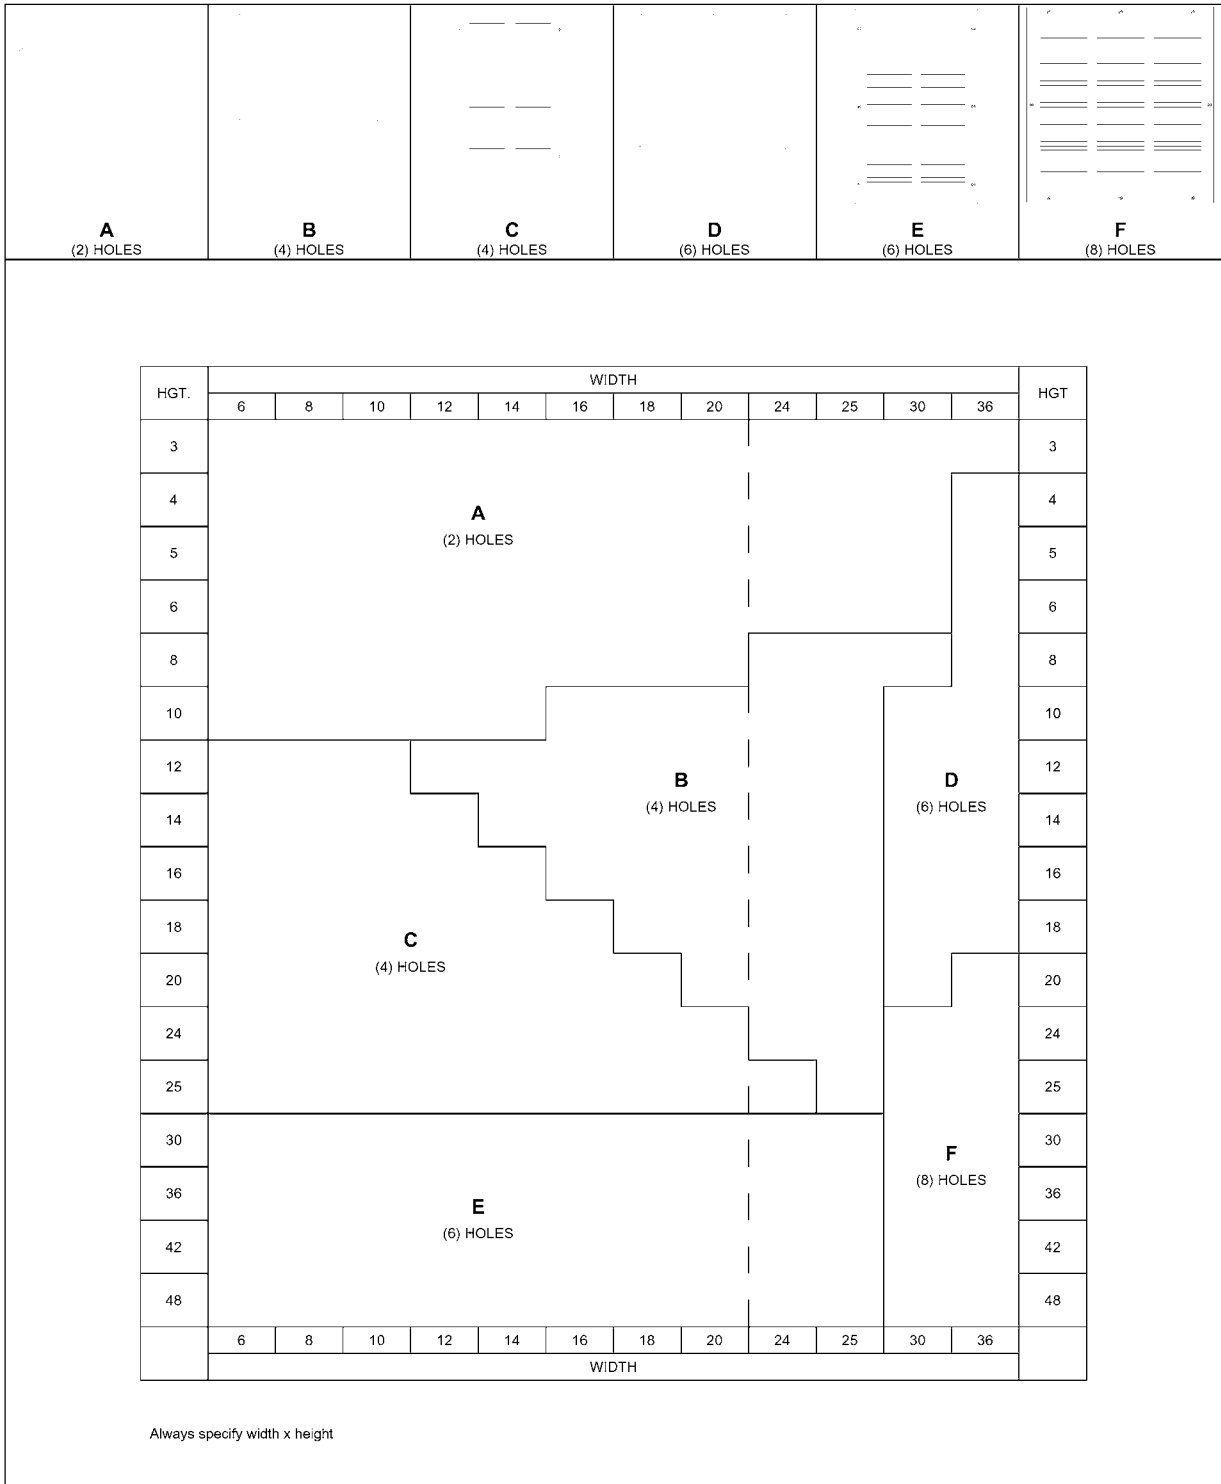

Continental Industries, Inc.

100 West Windsor Avenue • Elkhart, IN 46514

Phone: 800.735.5272 • Fax: 574.262.2075

Email: info@continentalindustries.com

Web: www.continentalindustries.com