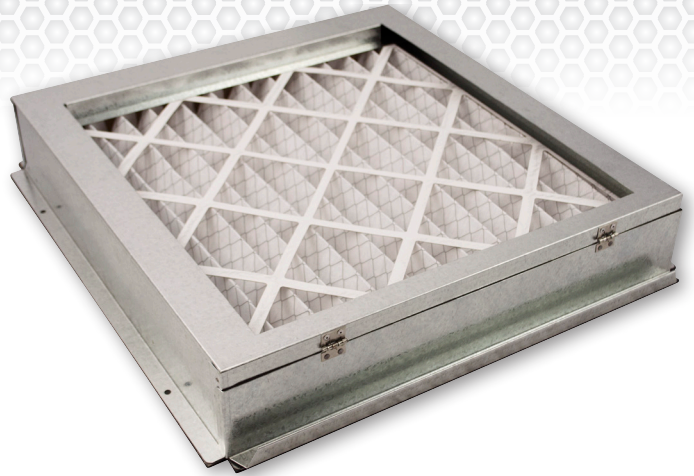

## A Filter Base Like No Other

Designed with the homeowner in mind, our team in Research and Development has developed a new filter base to stand out from all the rest.

With added features including a leaf spring design, neoprene gasket on the base and finger notches, this product provides convenience and ease to the contractor and ultimately the homeowner.

## Features

- Spring hinges
- Magnetic latch
- Pre-drilled holes in flange for ease of installation
- Innovative leaf spring design that eliminates the need for filter slides and can accommodate a range of filter sizes
- Finger notches allow for quick and easy filter changes
- Heavy gauge frame construction
- Gasketed door – neoprene
- Gasketed bottom – neoprene

Filter base when open

Leaf Spring Design

Magnetic Latch

Spring Hinges

Bottom Gasket

Finger Notches

*Filter sold separately.*

Contact your ECCO Manufacturing™ Sales Representative for more information.