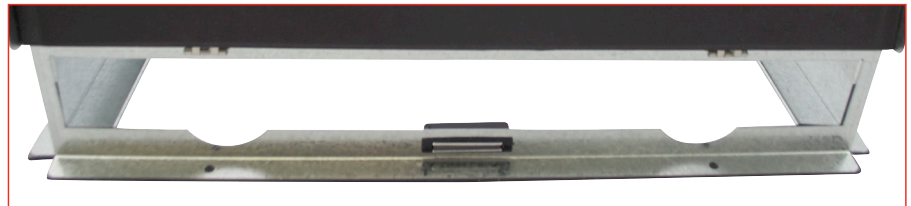

## Features

- Spring hinges
- Magnetic latch
- Pre-drilled holes in flange for ease of installation
- Innovative leaf spring design that eliminates the need for filter slides and can accommodate a range of filter sizes
- Finger notches allow for quick and easy filter changes
- Heavy gauge frame construction
- Gasketed door – neoprene
- Gasketed bottom – neoprene

## New and Improved Features

- Knob has been removed and replaced with an integrated handle, creating increased strength in the door seal
- Finger notches moved to make it easier to remove or change out the filter, also allowing for notches on all sizes and models

Filter base when open

Leaf Spring Design

Magnetic Latch

Spring Hinges

Bottom Gasket

Finger Notches

*Filter sold separately.*

Contact your ECCO Manufacturing™ Sales Representative for more information.