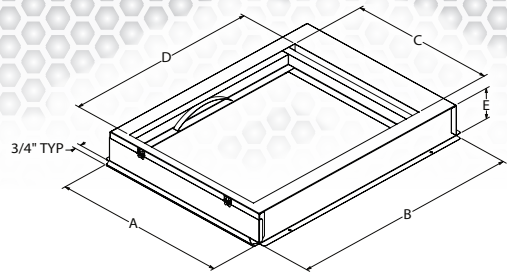

Filter base when open

Leaf Spring Design

Magnetic Latch

Spring Hinges

Bottom Gasket

Finger Notches

*Filter sold separately.*

Contact your ECCO Manufacturing™ Sales Representative for more information.

## Dimensions