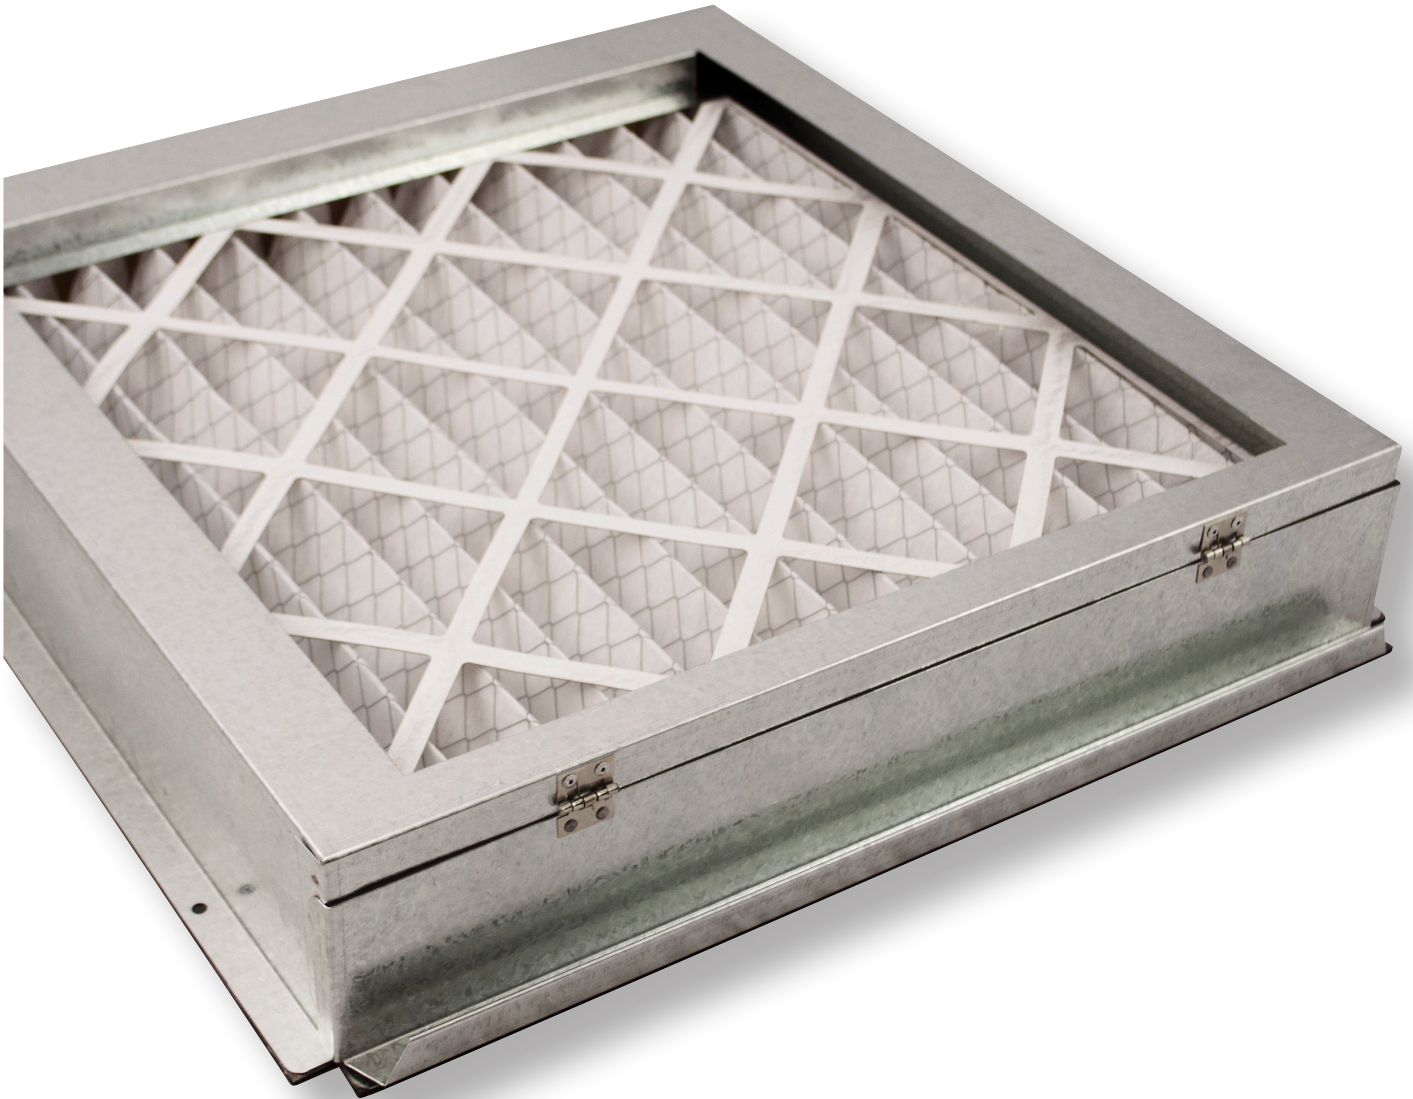

All the Features You've Come to Expect... Plus More

ECCO Manufacturing's Filter Bases

New and Improved Design