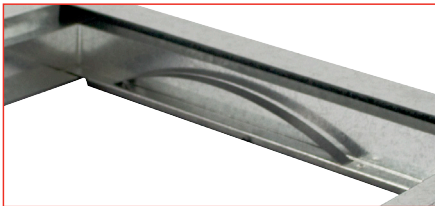

## A Filter Base Like No Other

Designed with the homeowner in mind, our team in Research and Development has developed a new filter base to stand out from all the rest.

With added features including a leaf spring design, neoprene gasket on the base and finger notches, this product provides convenience and ease to the contractor and ultimately the homeowner.

## Features

- Spring hinges
- Magnetic latch
- Pre-drilled holes in flange for ease of installation
- Innovative leaf spring design that eliminates the need for filter slides and can accommodate a range of filter sizes
- Finger notches allow for quick and easy filter changes
- Heavy gauge frame construction
- Gasketed door – neoprene
- Gasketed bottom – neoprene

## New and Improved Features

- Knob has been removed and replaced with an integrated handle, creating increased strength in the door seal
- Finger notches moved to make it easier to remove or change out the filter, also allowing for notches on all sizes and models

Filter base when open

Leaf Spring Design

Magnetic Latch

Spring Hinges

Bottom Gasket

Finger Notches

*Filter sold separately.*

Contact your ECCO Manufacturing™ Sales Representative for more information.