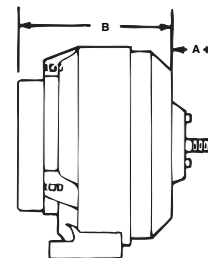

(1) Push-on terminals, no leads * Limited quantities available, while supplies last

Unit Bearing Motors - PSC - EM&S

MARS SERIES 002

EM&S PSC Type Replacement For GE

Features:

- Drop-in replacement
- Single phase PSC
- Fan duty, continuous, air over
- Low temp oil
- Reliable unit bearing
- Internal capacitor

1660 rpm

MARS NO.	GE NO. 5KS	WATTS	ROT OSE	VOLTS	AMPS	SHAFT	DIMENSIONS	
							A	B
00114	RS4BEB6E14	4	CW	115	.20	1/4-20 threaded	.400	2.50
00117*	RS4BEB9E12	9	CW	115	.26	1/4-20 threaded	.400	2.50

* 00117 replaces Hussmann SVC 441-302