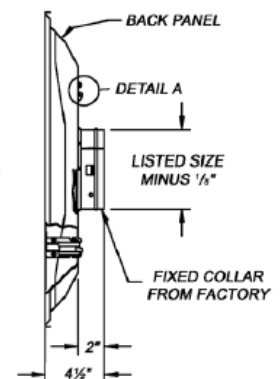

Redesigned DPD Steel Plate Face Diffusers

- **Redesigned for perfectly smooth face plate**
- 360 Degree air diffusion pattern
- Detachable face plate
- 2" Fixed collar
- Optional R6 insulated back (DPD R6)
- Bright white finish

Smooth Face Plate Design

Front View

Side View