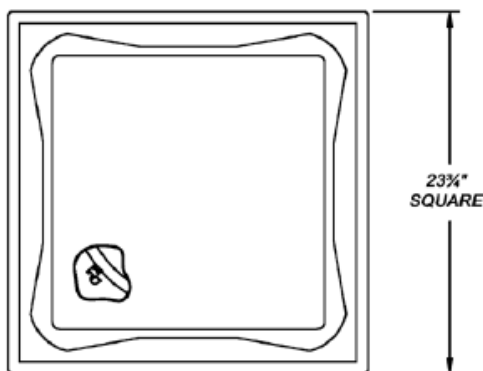

Redesigned DPD Steel Plate Face Diffusers

- **Redesigned for perfectly smooth face plate**
- 360 Degree air diffusion pattern
- Detachable face plate
- 2" Fixed collar
- Optional R6 insulated back (DPD R6)
- Bright white finish

Smooth Face Plate Design

Front View

Side View