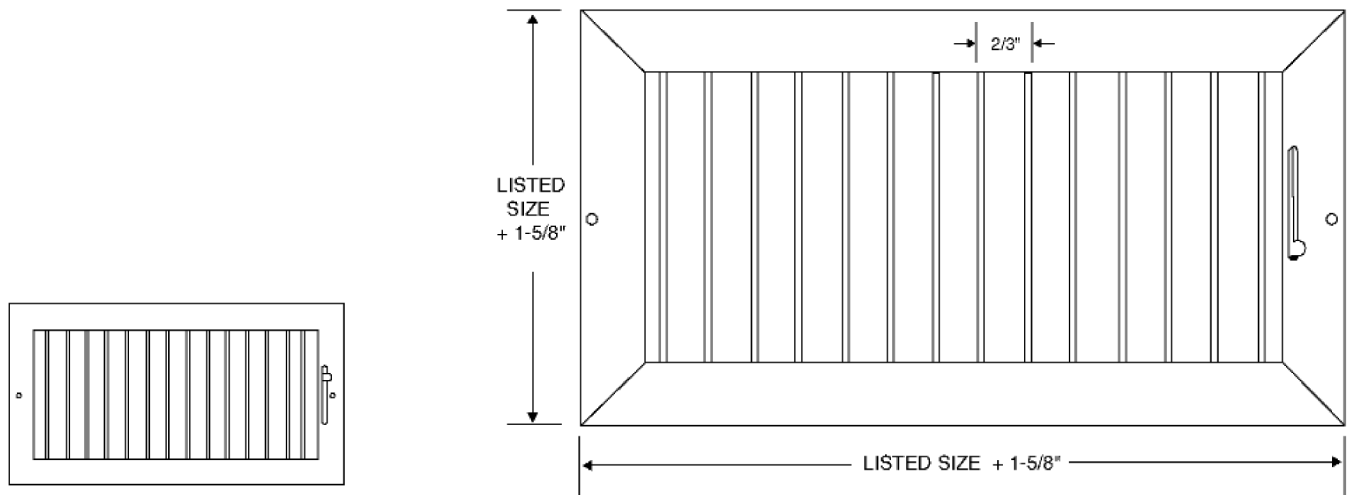

- ALUMINUM FACE, PAINTED STEEL MULTI-SHUTTER DAMPER
- ADJUSTABLE BLADES—MULTI-SHUTTER VALVE
- FINISH: WHITE (W) ENAMEL

SINGLE DEFLECTION  
VERTICAL

JOB NAME: _____	SUBMITTED BY: _____	DATE: 08/16/2013	SD-2516
LOCATION: _____		<b>A718MS</b>	
ARCHITECT: _____		Alum Adj Blade Register	
ENGINEER: _____			
CONTRACTOR: _____			