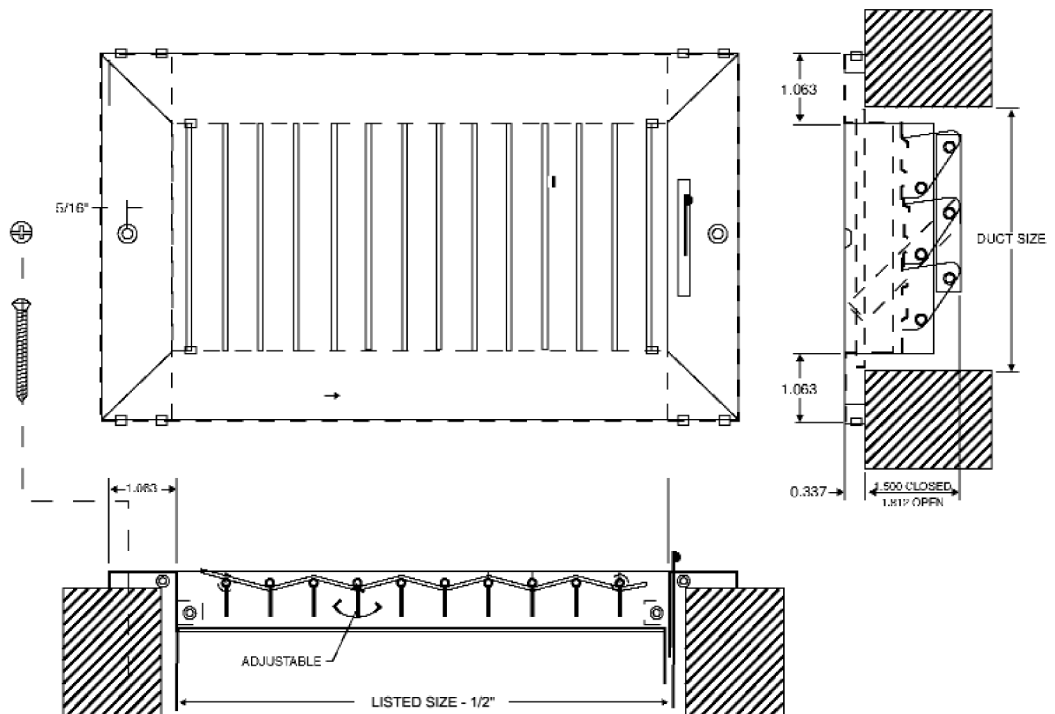

- ALUMINUM FACE, PAINTED STEEL MULTI-SHUTTER DAMPER
- ADJUSTABLE BLADES—MULTI-SHUTTER VALVE
- FINISH: WHITE (W) ENAMEL

SINGLE DEFLECTION  
VERTICAL

JOB NAME: _____	SUBMITTED BY: _____	DATE: 08/16/2013	SD-2516
LOCATION: _____		<b>A718MS</b>	
ARCHITECT: _____		Alum Adj Blade Register	
ENGINEER: _____			
CONTRACTOR: _____			