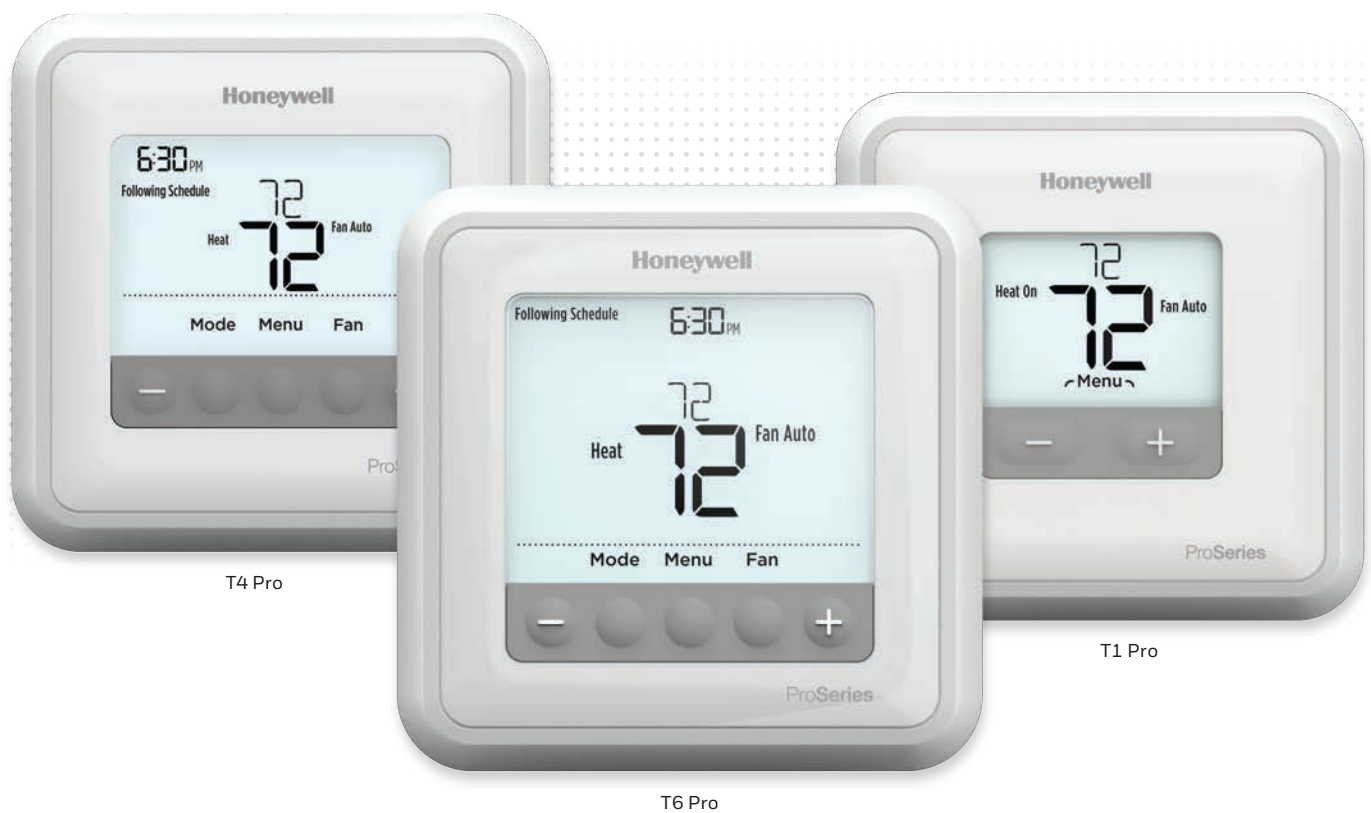

Introducing
THE NEW STANDARD FOR SIMPLE

T4 Pro

T6 Pro

T1 Pro

Honeywell T Series

The Honeywell T Series is a portfolio of non-connected and Wi-Fi connected thermostats designed with contractors in mind. With an interface you know, features you trust and the Honeywell quality you depend on in a sleek new aesthetic, the non-connected T Series thermostats are setting the new standard for simple.

Simple installation

All T Series thermostats use the same UWP mounting system, helping you standardize your training program, install process and truck stock. Install one and you can install them all.

Simple upsell

The T Series features a snap-together design that enables you to easily move customers from a non-connected to a connected thermostat when they're ready for Wi-Fi – without having to remove the connector and cover plate.*