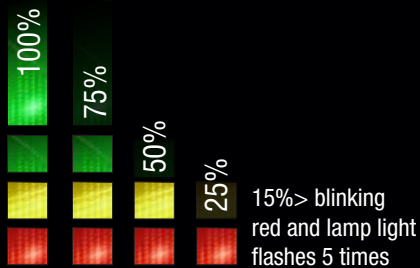

RECHARGEABLE AUTO-OFF

HEADLAMP

Headlamp smart enough
to turn itself off.

KLEIN TOOLS 

RECHARGEABLE AUTO-OFF HEADLAMP

Klein Tools' new durable headlamp provides all day light on either the bright spotlight or the broadcasting flood light setting. Removing this headlamp for recharging is easy, just slide the lamp out of the bracket on the silicone strap--no need to remove the strap from your hard hat. You'll know when it's time to recharge the lamp, because the LED lights on the battery gauge clearly indicate how much battery you have left. This headlamp also features new auto-sensing technology that turns off the unit after three minutes in bright light, saving battery...and a little embarrassment.

REMOVE light from the bracket for convenient charging!

AFTER 3 MINUTES IN BRIGHT LIGHT:
headlamp turns off to save battery

GAUGE: Indicates battery life

Silicone strap stays securely on a hardhat

Slim profile with pivoting mount to allow up to a 64° lighting angle