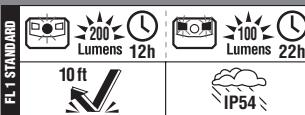

REMOVE light from the bracket for convenient charging!

AFTER 3 MINUTES IN BRIGHT LIGHT:
headlamp turns off to save battery

GAUGE: Indicates battery life

Silicone strap stays securely on a hardhat

Slim profile with pivoting mount to allow up to a 64° lighting angle

Cat. No.	UPC 0-92644+	Description	Dimensions
56034	56034-7	Rechargeable Auto-Off Headlamp	2.77" x 2.24" x 1.46" (70 x 57 x 37 mm)

See our complete line of Lights
www.kleintools.com

© 2018 Klein Tools, Inc.
Lincolnshire, IL 60069
82816 Rev. 01/18 A