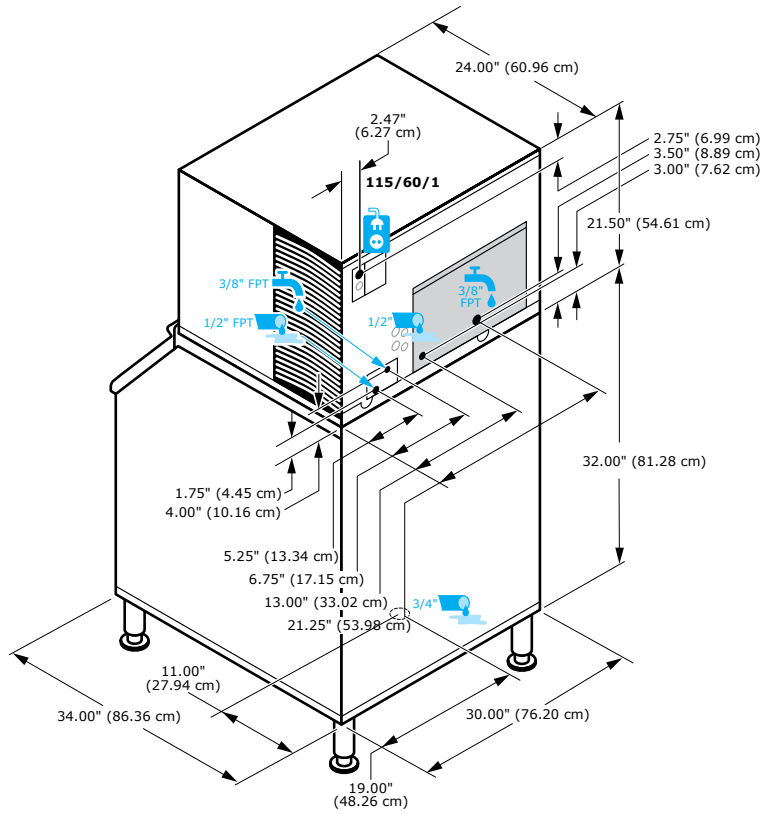

K-0300

ICE KUBE MACHINE

			70°/50° F 21°/10° C	90°/70° F 32°/21° C	[kWh/ 100 lbs ice]	[gal/100 lbs ice]	
KDT-0300A			333 lbs	230 lbs	5.9	19	•
			151 kg	104 kg			
KYT-0300A			330 lbs	230 lbs	5.9	19	•
			150 kg	104 kg			

Minimum		Maximum
40°F 4.4°C		110°F 43.3°C
40°F 4.4°C		90°F 32.2°C
20psi 138 kPa		80psi 551 kPa
9.4	A	
		15 Amps

137 lbs 62 kg

Popular Accessories

Artic Pure Water Filters AR-Pre & AR 10000	Dispenser Bin Thermostat Kit K-00457	Top Air Discharge Kit K-00379	Clean Air Pack K-00206

KOOLAIRE

By MANITOWOC

2110 SOUTH 26TH ST | MANITOWOC, WI 54220 USA | 1-920-682-0161 [www.kool-aire.com]