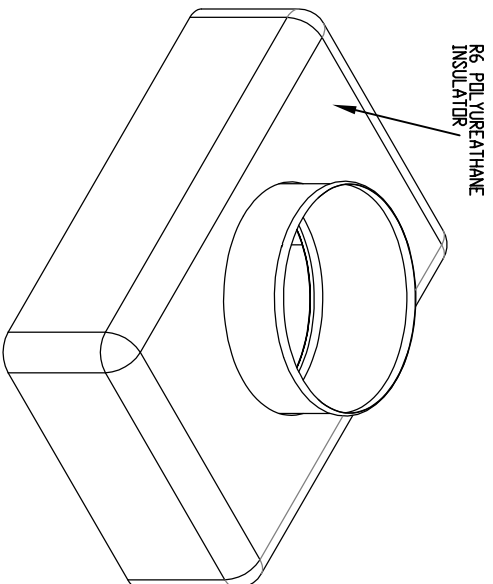

M&M Manufacturing Company

FORT WORTH (MKTV)
(817)-336-2311

FORT WORTH (Ado1ph)
(817)-334-0034

DALLAS
(972)-485-1504

HOUSTON
(713)-690-0585

LITTLE ROCK
(501)-888-3042

www.mmmfg.com

PART#	L	W	D
602R6664	6	6	4
602R6665	6	6	5
602R6666	6	6	6
602R6684	8	4	4
602R6685	8	6	5
602R6686	8	6	6
602R6686	8	8	6
602R6687	8	8	7
602R6688	8	8	8
602R61065	10	6	5
602R61066	10	6	6
602R61086	10	8	6
602R61087	10	8	7
602R61088	10	8	8
602R610107	10	10	7
602R610108	10	10	8
602R610109	10	10	9
602R6101010	10	10	10
602R61287	12	8	7
602R61288	12	8	8
602R612128	12	12	8
602R612129	12	12	9
602R6121210	12	12	10
602R6121212	12	12	12

PART #:
602R6LWD

DESCRIPTION: 602R6 DucTite® Insulator Redister Box w/ Snap Rail Flange
Seamless Register Box - Conforms to IRC M1601.3.1 Airtight code