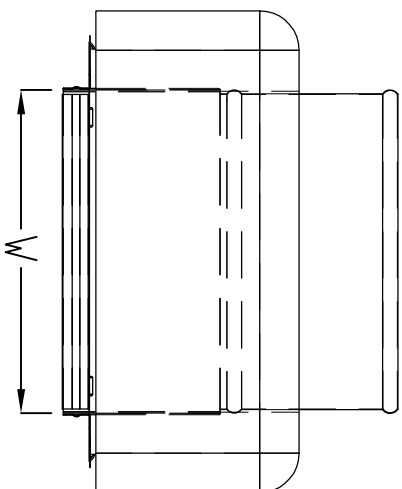

M&M Manufacturing Company

FORT WORTH (MKTV)
(817)-336-2311

FORT WORTH (Ado1ph)
(817)-334-0034

DALLAS
(972)-485-1504

HOUSTON
(713)-690-0585

LITTLE ROCK
(501)-888-3042

www.mmmfg.com

| PART# | L | W | D |
|-------------|----|----|----|
| 602R6664 | 6 | 6 | 4 |
| 602R6665 | 6 | 6 | 5 |
| 602R6666 | 6 | 6 | 6 |
| 602R6684 | 8 | 4 | 4 |
| 602R6685 | 8 | 6 | 5 |
| 602R6686 | 8 | 6 | 6 |
| 602R6686 | 8 | 8 | 6 |
| 602R6687 | 8 | 8 | 7 |
| 602R6688 | 8 | 8 | 8 |
| 602R61065 | 10 | 6 | 5 |
| 602R61066 | 10 | 6 | 6 |
| 602R61086 | 10 | 8 | 6 |
| 602R61087 | 10 | 8 | 7 |
| 602R61088 | 10 | 8 | 8 |
| 602R610107 | 10 | 10 | 7 |
| 602R610108 | 10 | 10 | 8 |
| 602R610109 | 10 | 10 | 9 |
| 602R6101010 | 10 | 10 | 10 |
| 602R61287 | 12 | 8 | 7 |
| 602R61288 | 12 | 8 | 8 |
| 602R612128 | 12 | 12 | 8 |
| 602R612129 | 12 | 12 | 9 |
| 602R6121210 | 12 | 12 | 10 |
| 602R6121212 | 12 | 12 | 12 |

PART #:
602R6LWD

DESCRIPTION: 602R6 DucTite® Insulator Redister Box w/ Snap Rail Flange
Seamless Register Box - Conforms to IRC M1601.3.1 Airtight code