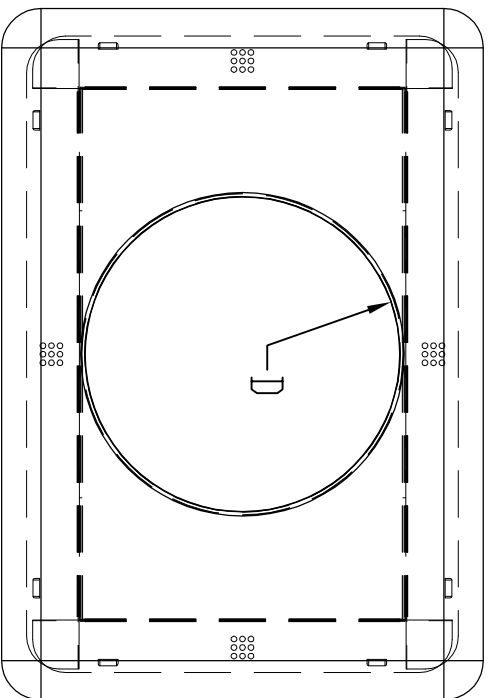

M&M Manufacturing Company

FORT WORTH (MKTV)
(817)-336-2311

FORT WORTH (Ado1ph)
(817)-334-0034

DALLAS
(972)-485-1504

HOUSTON
(713)-690-0585

LITTLE ROCK
(501)-888-3042

www.mmmfg.com

| PART# | L | W | D |
|-------------|----|----|----|
| 602R6664 | 6 | 6 | 4 |
| 602R6665 | 6 | 6 | 5 |
| 602R6666 | 6 | 6 | 6 |
| 602R6684 | 8 | 4 | 4 |
| 602R6685 | 8 | 6 | 5 |
| 602R6686 | 8 | 6 | 6 |
| 602R6686 | 8 | 8 | 6 |
| 602R6687 | 8 | 8 | 7 |
| 602R6688 | 8 | 8 | 8 |
| 602R61065 | 10 | 6 | 5 |
| 602R61066 | 10 | 6 | 6 |
| 602R61086 | 10 | 8 | 6 |
| 602R61087 | 10 | 8 | 7 |
| 602R61088 | 10 | 8 | 8 |
| 602R610107 | 10 | 10 | 7 |
| 602R610108 | 10 | 10 | 8 |
| 602R610109 | 10 | 10 | 9 |
| 602R6101010 | 10 | 10 | 10 |
| 602R61287 | 12 | 8 | 7 |
| 602R61288 | 12 | 8 | 8 |
| 602R612128 | 12 | 12 | 8 |
| 602R612129 | 12 | 12 | 9 |
| 602R6121210 | 12 | 12 | 10 |
| 602R6121212 | 12 | 12 | 12 |

PART #:
602R6LWD

DESCRIPTION: 602R6 DucTite® Insulator Redister Box w/ Snap Rail Flange
Seamless Register Box - Conforms to IRC M1601.3.1 Airtight code