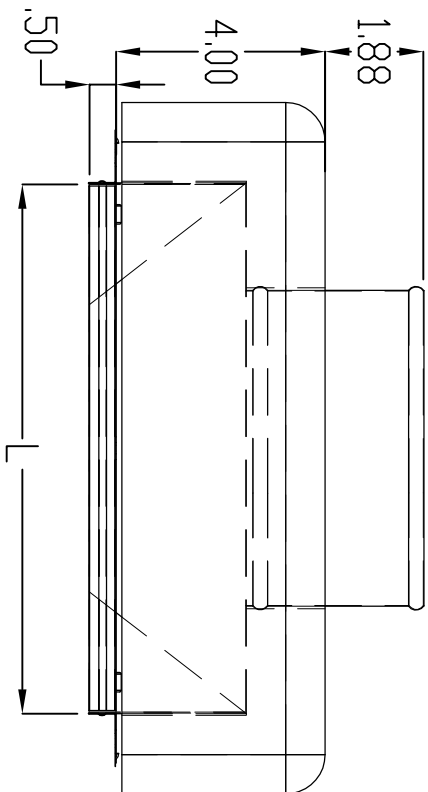

M&M Manufacturing Company

FORT WORTH (MKTV)
(817)-336-2311

FORT WORTH (Ado1ph)
(817)-334-0034

DALLAS
(972)-485-1504

HOUSTON
(713)-690-0585

LITTLE ROCK
(501)-888-3042

www.mmmfg.com

| PART# | L | W | D |
|-------------|----|----|----|
| 602R6664 | 6 | 6 | 4 |
| 602R6665 | 6 | 6 | 5 |
| 602R6666 | 6 | 6 | 6 |
| 602R6684 | 8 | 4 | 4 |
| 602R6685 | 8 | 6 | 5 |
| 602R6686 | 8 | 6 | 6 |
| 602R6686 | 8 | 8 | 6 |
| 602R6687 | 8 | 8 | 7 |
| 602R6688 | 8 | 8 | 8 |
| 602R61065 | 10 | 6 | 5 |
| 602R61066 | 10 | 6 | 6 |
| 602R61086 | 10 | 8 | 6 |
| 602R61087 | 10 | 8 | 7 |
| 602R61088 | 10 | 8 | 8 |
| 602R610107 | 10 | 10 | 7 |
| 602R610108 | 10 | 10 | 8 |
| 602R610109 | 10 | 10 | 9 |
| 602R6101010 | 10 | 10 | 10 |
| 602R61287 | 12 | 8 | 7 |
| 602R61288 | 12 | 8 | 8 |
| 602R612128 | 12 | 12 | 8 |
| 602R612129 | 12 | 12 | 9 |
| 602R6121210 | 12 | 12 | 10 |
| 602R6121212 | 12 | 12 | 12 |

PART #:
602R6LWD

DESCRIPTION: 602R6 DucTite® Insulator Redister Box w/ Snap Rail Flange
Seamless Register Box - Conforms to IRC M1601.3.1 Airtight code