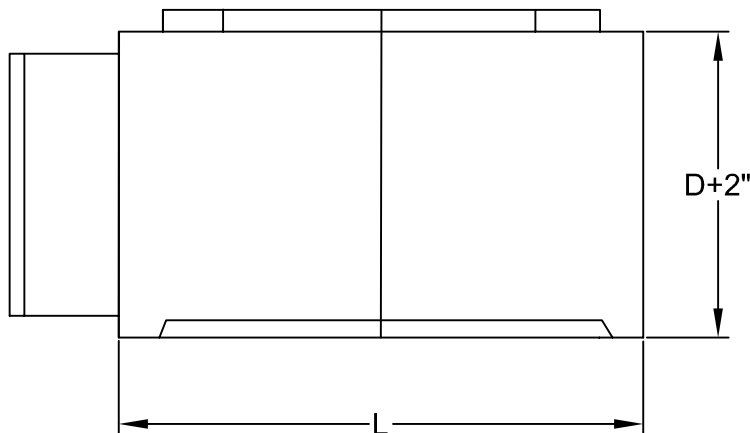

ISOMETRIC VIEW

**DESCRIPTION:** Register box with end outlet (Available in R-4 & R-6 insulation)

**NOTES:** Material: ASTM-A653 CS B galvanized steel  
Order as Pt# 650 (size)