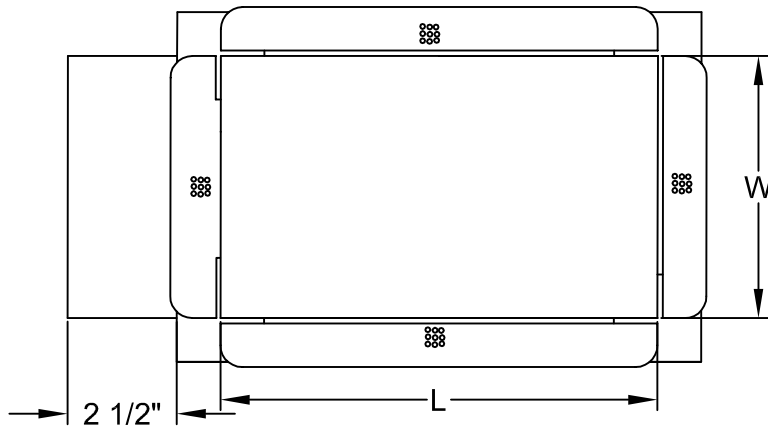

ISOMETRIC VIEW

**DESCRIPTION:** Register box with end outlet (Available in R-4 & R-6 insulation)

**NOTES:** Material: ASTM-A653 CS B galvanized steel  
Order as Pt# 650 (size)