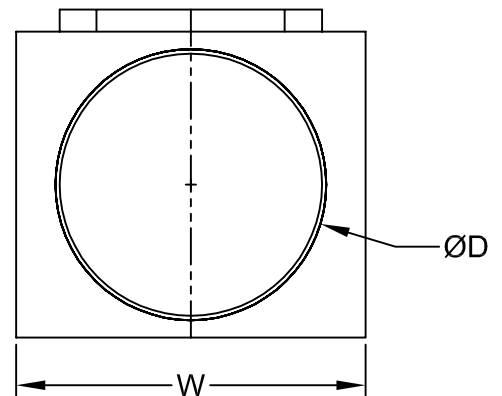

ISOMETRIC VIEW

**DESCRIPTION:** Register box with end outlet (Available in R-4 & R-6 insulation)

**NOTES:** Material: ASTM-A653 CS B galvanized steel  
Order as Pt# 650 (size)