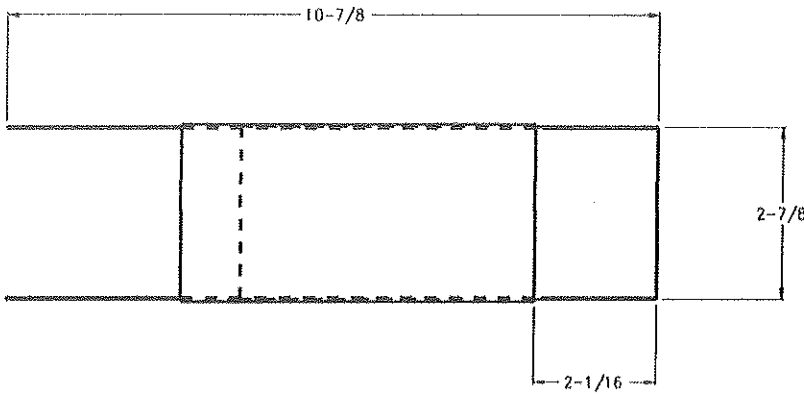

#CP-CS 316-9003

6" Brick Sleeve (shown)

[Dimensions for -7, -9 and -11 vary]

Size & P/N:

Manufactured as follows:

- | | |
|-------------------------|---------------------------------------|
| 6" - CP-CS 316-9003 | 23 Ga. (.028) Galv. per ASTM-A653 CSB |
| 7" - CP-CS 316-9003-7 | |
| 9" - CP-CS 316-9003-9 | |
| 11" - CP-CS 316-9003-11 | |