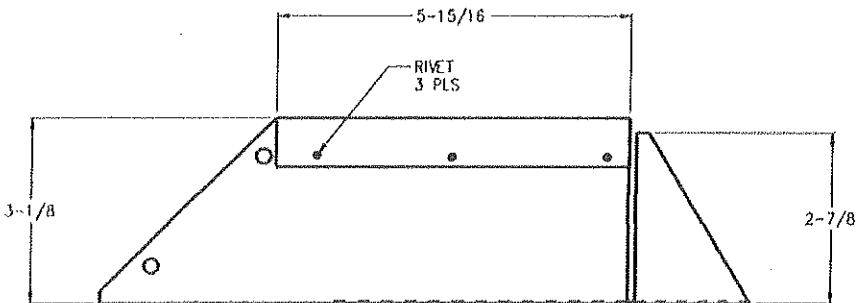

#CP-CS 316-9003

6" Brick Sleeve (shown)

[Dimensions for -7, -9 and -11 vary]

Size & P/N:

Manufactured as follows:

- | | |
|-------------------------|---------------------------------------|
| 6" - CP-CS 316-9003 | 23 Ga. (.028) Galv. per ASTM-A653 CSB |
| 7" - CP-CS 316-9003-7 | |
| 9" - CP-CS 316-9003-9 | |
| 11" - CP-CS 316-9003-11 | |