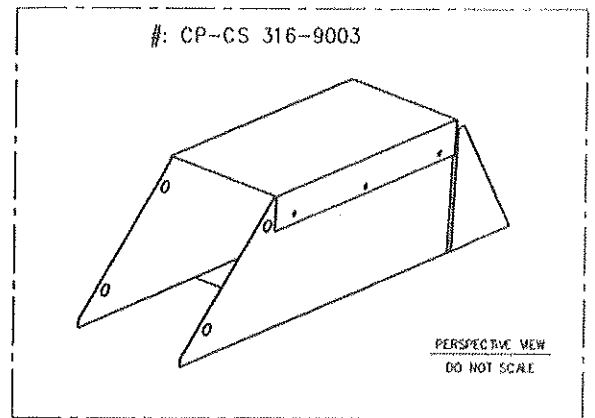

#CP-CS 316-9003

6" Brick Sleeve (shown)

[Dimensions for -7, -9 and -11 vary]

Size & P/N:

Manufactured as follows:

- | | |
|-------------------------|---------------------------------------|
| 6" - CP-CS 316-9003 | 23 Ga. (.028) Galv. per ASTM-A653 CSB |
| 7" - CP-CS 316-9003-7 | |
| 9" - CP-CS 316-9003-9 | |
| 11" - CP-CS 316-9003-11 | |