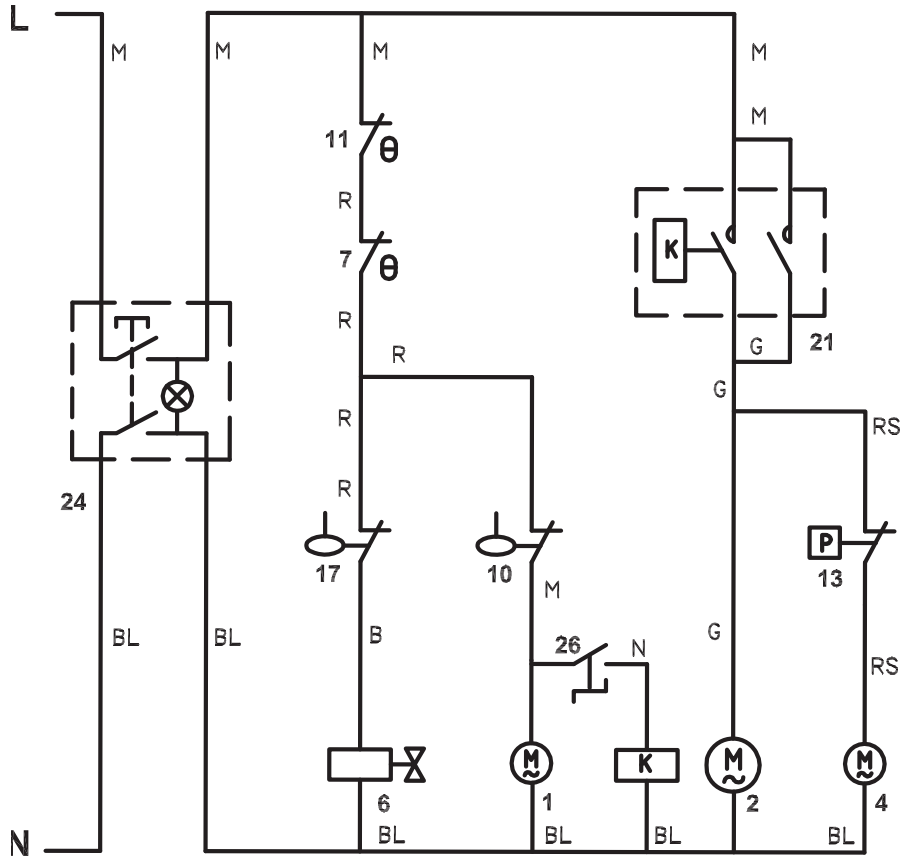

RF-0244/RF-0266/RF-0388/RF-0399 AIR-COOLED

Refer to Nameplate for Voltage Rating

Wiring Diagram Legend RF-0244/RF-266/RF-0388/ RF-0399/

1	Gear Motor
2	Compressor
4	Condenser fan motor
6	Water Inlet valve
7	Evaporator low temperature safety
10	Low water level safety
11	Bin thermostat
12	High temperature limit (snap disc)
13	Fan cycle control
17	Water level switch
21	Compressor relay
24	On/Off switch
25	Gear motor centrifical switch
Wire Color Designation	
B	White
BL	Blue
G	Grey
M	Brown
N	Black
R	Red
RS	Pink