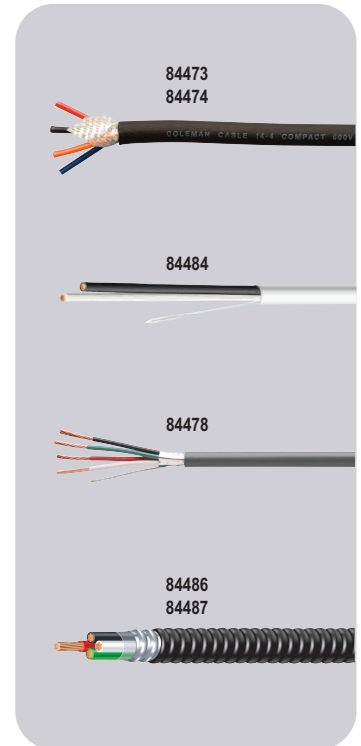

## Stranded Copper Building Wire, 19 Strands 10-14 Ga. THHN, 16-18 Ga. TFFN, 600V, 90°C

MARS NO.	DESCRIPTION	MARS PACK
84322	12 gauge red 100' spool	1
84341	10 gauge black 500' spool	1
84349	10 gauge blue 100' spool	1

## SJ Wire - 250 Foot Rolls

MARS NO.	DESCRIPTION	MARS PACK
84380	12/3 250 ft. reel	1
84381	14/3 250 ft. reel	1
84382	16/3 250 ft. reel	1

## Mini-Split Installation Wire

Corra/Clad MC Cable consists of UL listed THHN soft drawn annealed solid copper conductors, cabled with fillers and wrapped with an overall solid Flexi-Rib aluminum sheath. The continuous sheath provides watertight protection and it is covered with a PVC outer jacket for outdoor use or direct burial. Cost effective, easy to strip and install. Meets all national codes and is suitable for outdoor use, under concrete, underground, and through interior walls and ceilings.

EZ-IN™ cable is an all-purpose cable that meets code for both interior and exterior use, increasing the speed of installation and making sure the job will pass inspection. EZ-IN™ Mini-Split Cable can be installed without the use of conduit and may be installed indoors and outdoors in wet locations.