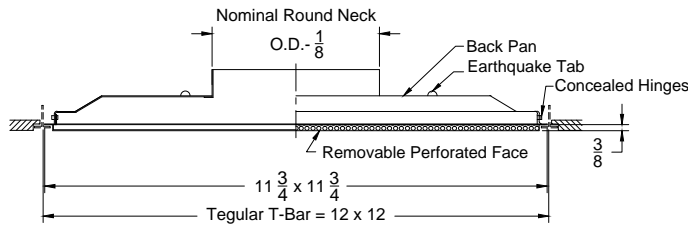

1. Models: **7600R-8 (Steel Backpan & Face - 24 x 24 Tegular T-Bar)**
   7600R-8 AF (Steel Backpan & Aluminum Face - 24 x 24 Tegular T-Bar)
   7600R-8 AL (Aluminum Backpan & Face - 24 x 24 Tegular T-Bar)