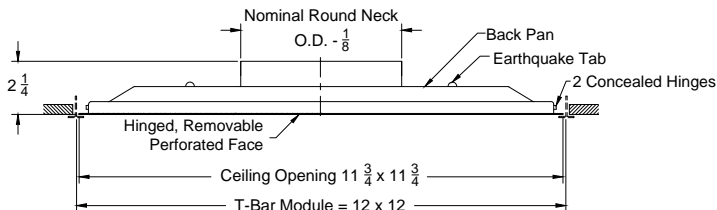

1. Models: **7600R-6** (Steel Backpan & Face - 12 x 12 Lay in T-Bar)
   7600R-6 AF (Steel Backpan & Aluminum Face - 12 x 12 Lay in T-Bar)