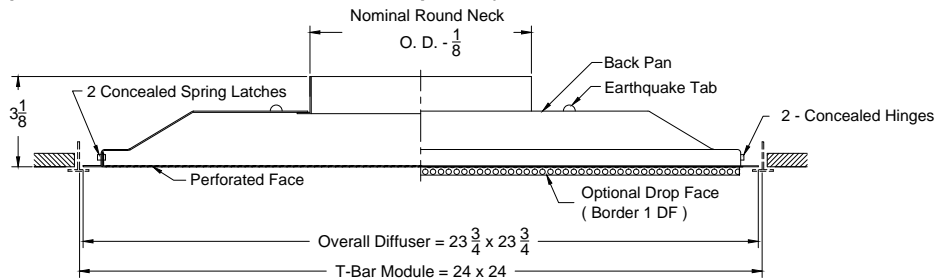

1. Models: **7600R-6** (Steel Backpan & Face - 24 x 24 Lay in T-Bar)
   7600R-6 AF (Steel Backpan & Aluminum Face - 24 x 24 Lay in T-Bar)
   7600R-6 AL (Aluminum Backpan & Face - 24 x 24 Lay in T-Bar)
   7600R-6 DF (Steel Backpan & Face - 24 x 24 Surface Mount - Drop Face)