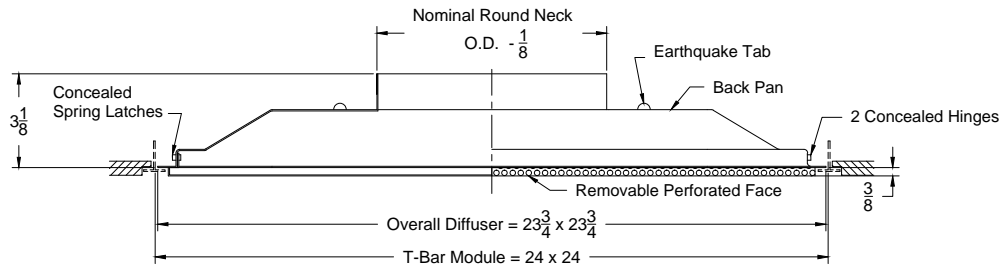

Project:
Tag:
Engineer:
Contractor:
Date:

METALAIRE™

Submittal: 7600R

Perforated Return Diffuser - Round Neck 12 x 12 and 24 x 24 Module

1. Models: **7600R-8** Steel Backpan & Face - Tegular T-Bar
   7600R-8 AF Steel Backpan & Aluminum Face - Tegular T-Bar
   7600R-8 AL Aluminum Backpan & Face - Tegular T-Bar
   7600R-9 Steel Backpan & Face - Donn Finline Ceiling Grid
   7600R-9 AF Steel Backpan & Aluminum Face - Donn Finline Ceiling Grid

1. Models: **7600R-8 (Steel Backpan & Face - 24 x 24 Tegular T-Bar)**
   7600R-8 AF (Steel Backpan & Aluminum Face - 24 x 24 Tegular T-Bar)
   7600R-8 AL (Aluminum Backpan & Face - 24 x 24 Tegular T-Bar)