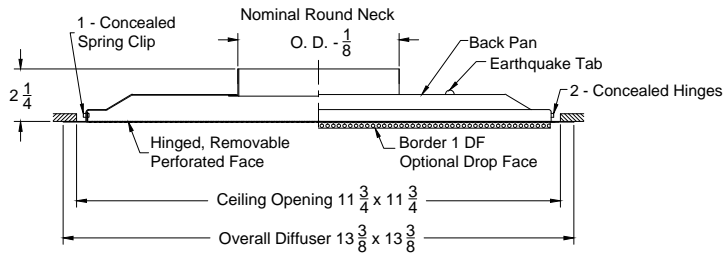

1. Models: **7600R-1** (Steel Backpan & Face - 12 x 12 Surface Mount)
   7600R-1 DF (Steel Backpan & Face - 12 x 12 Surface Mount - Drop Face)
   7600R-1 AF (Steel Backpan & Aluminum Face - 12 x 12 Surface Mount)