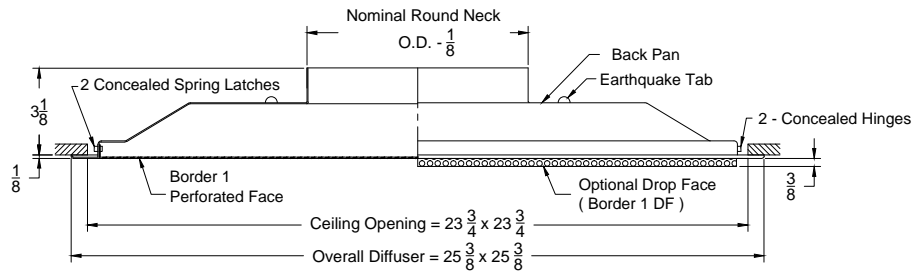

Project:
 Tag:
 Engineer:
 Contractor:
 Date:

Perforated Return Diffuser - Round Neck 12 x 12 and 24 x 24 Module

- Models: **7600R-1** Steel Backpan & Face - Surface Mount
7600R-1 DF Steel Backpan & Face - Surface Mount - Drop Face
7600R-1 AF Steel Backpan & Aluminum Face - Surface Mount
7600R-6 Steel Backpan & Face - Lay in T-Bar
7600R-6 AF Steel Backpan & Aluminum Face - Lay in T-Bar
7600R-6 AL Aluminum Backpan & Face - Lay in T-Bar

- Models: **7600R-1** (Steel Backpan & Face - 24 x 24 Surface Mount)
7600R-1 DF (Steel Backpan & Face - 24 x 24 Surface Mount - Drop Face)
7600R-1 AF (Steel Backpan & Aluminum Face - 24 x 24 Surface Mount)